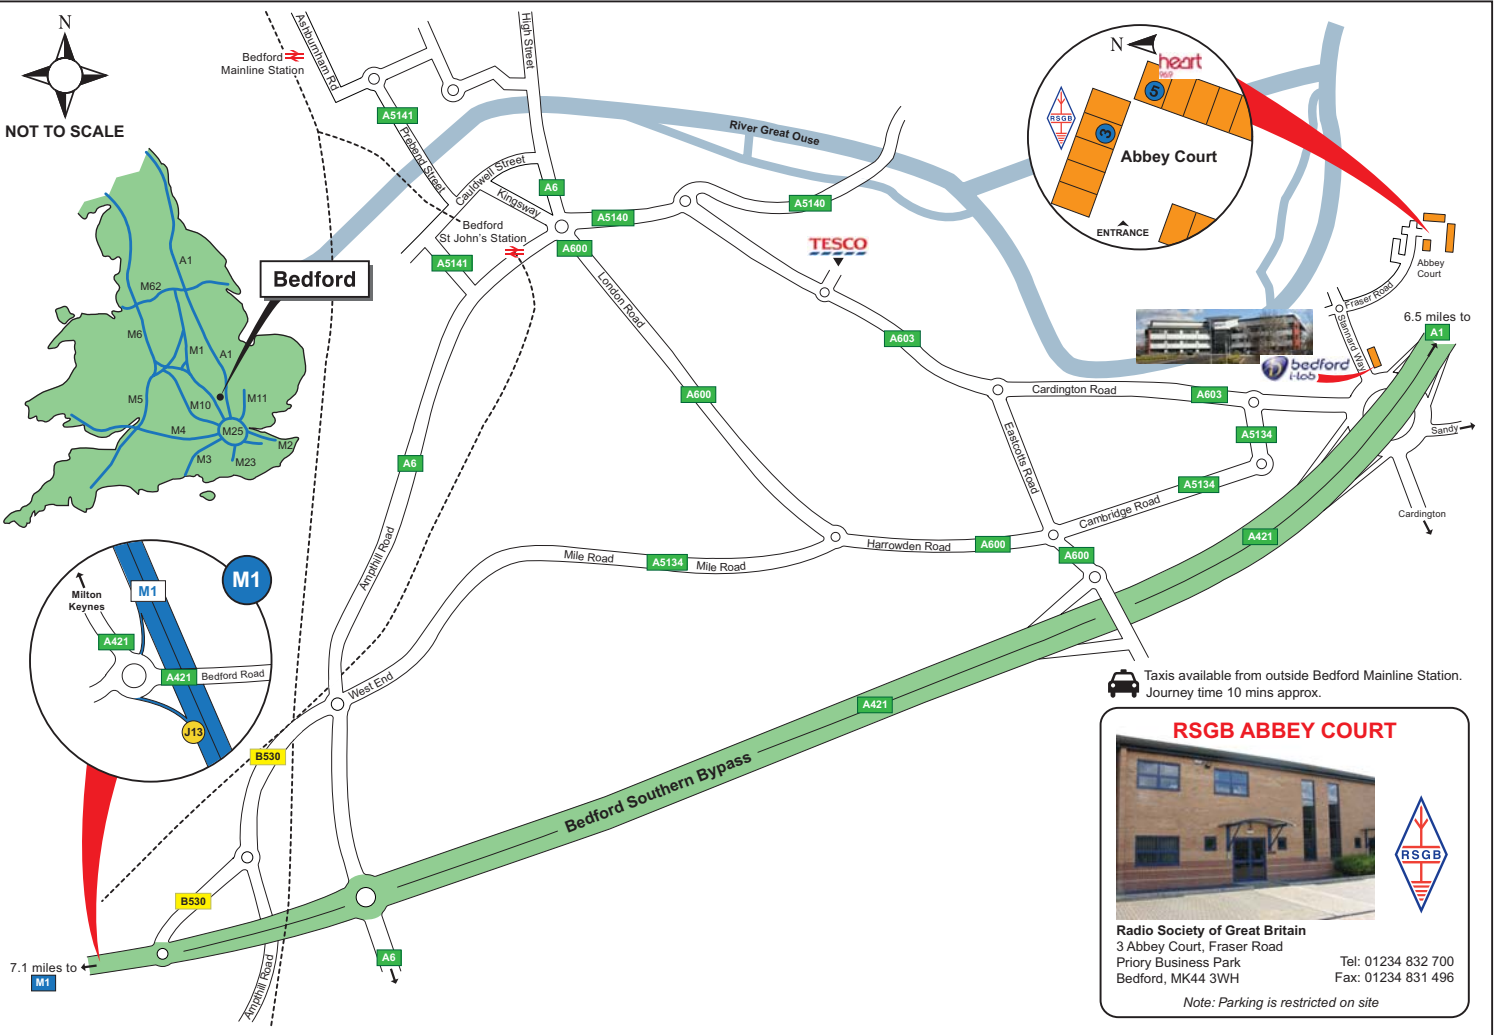

NOT TO SCALE

Taxis available from outside Bedford Mainline Station. Journey time 10 mins approx.

RSGB ABBEY COURT

Radio Society of Great Britain
3 Abbey Court, Fraser Road
Priory Business Park
Bedford, MK44 3WH
Tel: 01234 832 700
Fax: 01234 831 496

Note: Parking is restricted on site