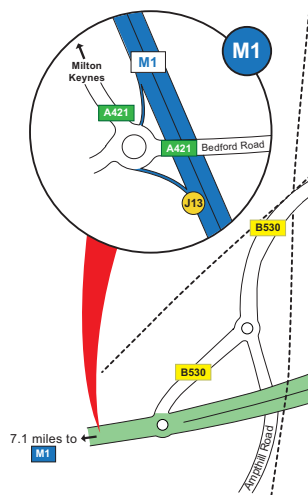

NOT TO SCALE

Taxis available from outside Bedford Mainline Station. Journey time 10 mins approx.

RSGB ABBEY COURT

Radio Society of Great Britain
3 Abbey Court, Fraser Road
Priory Business Park
Bedford, MK44 3WH
Tel: 01234 832 700
Fax: 01234 831 496

Note: Parking is restricted on site