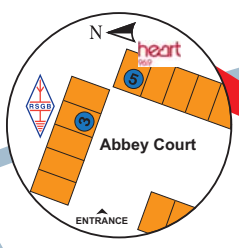

NOT TO SCALE

Taxis available from outside Bedford Mainline Station. Journey time 10 mins approx.

RSGB ABBEY COURT

Radio Society of Great Britain
3 Abbey Court, Fraser Road
Priory Business Park
Bedford, MK44 3WH
Tel: 01234 832 700
Fax: 01234 831 496